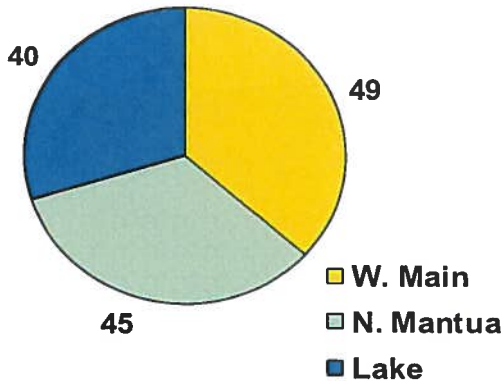

Summary

Streets with Most Properties