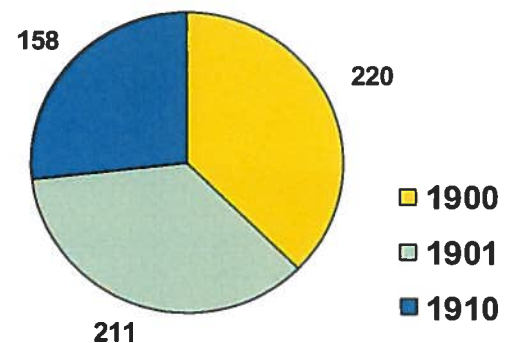

City of Kent
Office of the City Manager
July 15, 2015

Photos Courtesy of Thomas Farmer
Photography and Suzanne Sternock

1810-1915

Summary

Streets with Most Properties

The two oldest homes in the City were built in 1810.

133 N. Mantua Street

450 W. Main Street

Stars represent locations of the ten oldest properties.

Years with Most Properties

Quick Facts

- 865 properties built from 1810-1915
- Properties date from 1810-1915
- 96 streets are represented
- 45 different years of construction
- 209 properties built from 1810-1899
- 656 properties built from 1900-1915

Property Report by Address

Address	Date
113 Brady St	1870
114 Brady St	1900
118 Brady St	1890
122 Brady St	1910
126 Brady St	1900
127 Brady St	1900
133 Brady St	1870
211 Brady St	1910
425 Carthage Ave	1900
443 Carthage Ave	1900
457 Carthage Ave	1900
463 Carthage Ave	1900
468 Carthage Ave	1914
475 Carthage Ave	1900
480 Carthage Ave	1876
485 Carthage Ave	1900
491 Carthage Ave	1900
499 Carthage Ave	1874
500 Carthage Ave	1900
509 Carthage Ave	1900
527 Carthage Ave	1900
1205 Cedar St	1890
1304 Cedar St	1880
1312 Cedar St	1880
1423 Cedar St	1910
210 Cherry St	1900
217 Cherry St	1900
218 Cherry St	1870
221 Cherry St	1875
226 Cherry St	1880
227 Cherry St	1890
232 Cherry St	1880