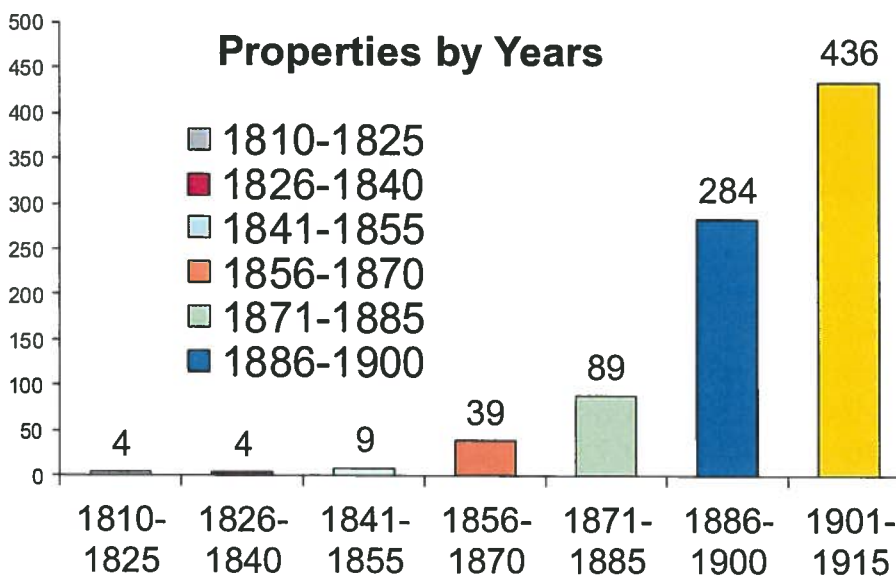


Property Inventory: 1810 to 1915

This report was prepared by staff to inventory properties located in Kent that were built in 1915 and before. Along with a listing of properties by address and date, the report includes photos of each property along with their address and build date. All build dates were gathered from the Portage County Auditor's online records. Staff began by dating an initial City address list of over 7,100 properties. This resulted in the final list of 865 houses that were built 100 years ago and earlier. We hope this data will be a useful resource for housing information in the future.

City of Kent
Office of the City Manager
July 15, 2015

Photos Courtesy of Thomas Farmer
Photography and Suzanne Sternock

1810-1915

Summary

Streets with Most Properties

The two oldest homes in the City were built in 1810.

133 N. Mantua Street

450 W. Main Street

Stars represent locations of the ten oldest properties.

Years with Most Properties

Quick Facts

- 865 properties built from 1810-1915
- Properties date from 1810-1915
- 96 streets are represented
- 45 different years of construction
- 209 properties built from 1810-1899
- 656 properties built from 1900-1915

Property Report by Address

Address	Date
113 Brady St	1870
114 Brady St	1900
118 Brady St	1890
122 Brady St	1910
126 Brady St	1900
127 Brady St	1900
133 Brady St	1870
211 Brady St	1910
425 Carthage Ave	1900
443 Carthage Ave	1900
457 Carthage Ave	1900
463 Carthage Ave	1900
468 Carthage Ave	1914
475 Carthage Ave	1900
480 Carthage Ave	1876
485 Carthage Ave	1900
491 Carthage Ave	1900
499 Carthage Ave	1874
500 Carthage Ave	1900
509 Carthage Ave	1900
527 Carthage Ave	1900
1205 Cedar St	1890
1304 Cedar St	1880
1312 Cedar St	1880
1423 Cedar St	1910
210 Cherry St	1900
217 Cherry St	1900
218 Cherry St	1870
221 Cherry St	1875
226 Cherry St	1880
227 Cherry St	1890
232 Cherry St	1880