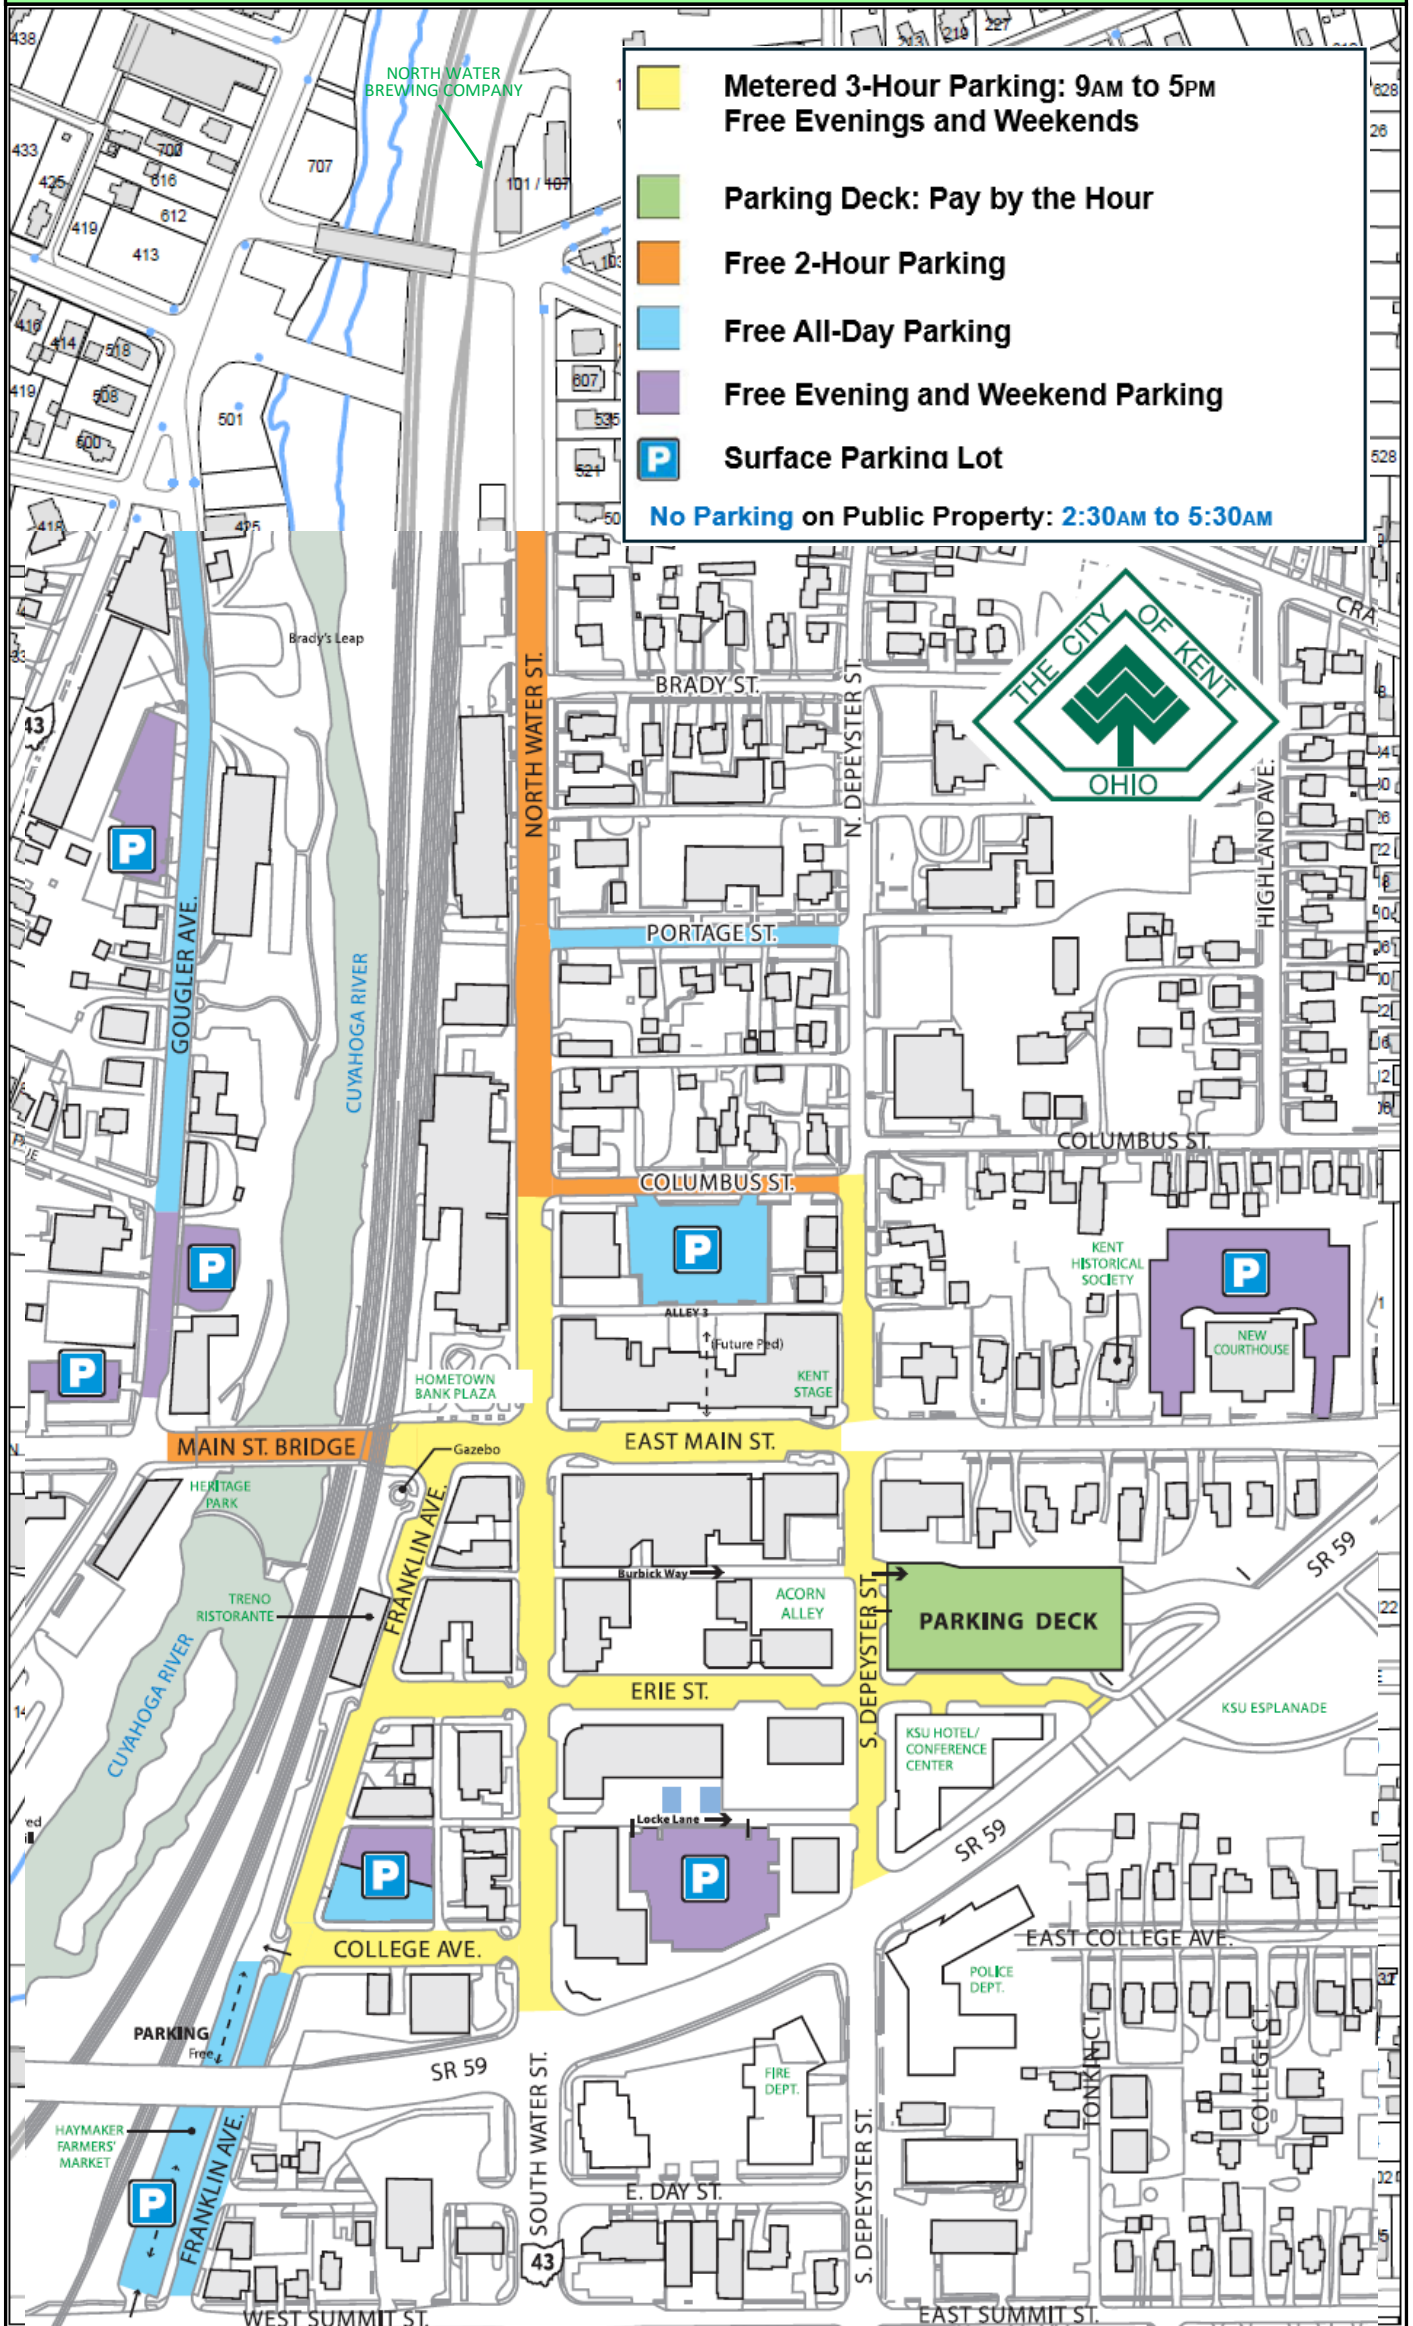

City Of Kent Downtown Parking Map

- Metered 3-Hour Parking: 9AM to 5PM**
Free Evenings and Weekends
 - Parking Deck: Pay by the Hour**
 - Free 2-Hour Parking**
 - Free All-Day Parking**
 - Free Evening and Weekend Parking**
 - P **Surface Parking Lot**
- No Parking on Public Property: 2:30AM to 5:30AM